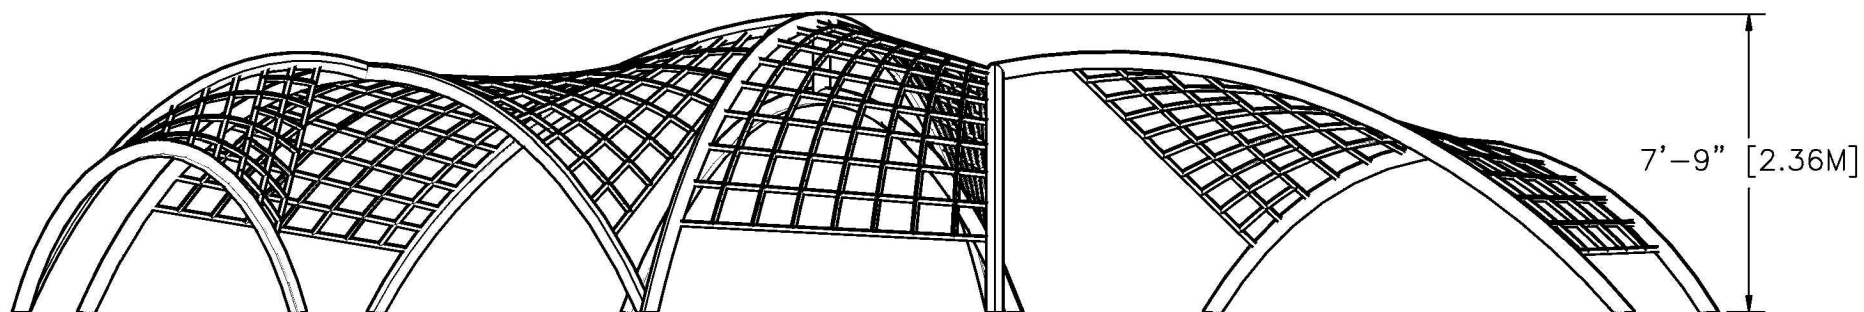

# FREESTANDING EQUIPMENT

Elevation View

Scale: 1:60

PN: A2-NE-922  
Date: 09/07/21  
Drawn By: ACG

**Solar Arc Net**  
Playcraft Systems

123 NORTH VALLEY DRIVE  
GRANTS PASS, OR 97526  
PH: 541-955-9199  
FAX: 541-955-6130  
[www.playcraftsystems.com](http://www.playcraftsystems.com)