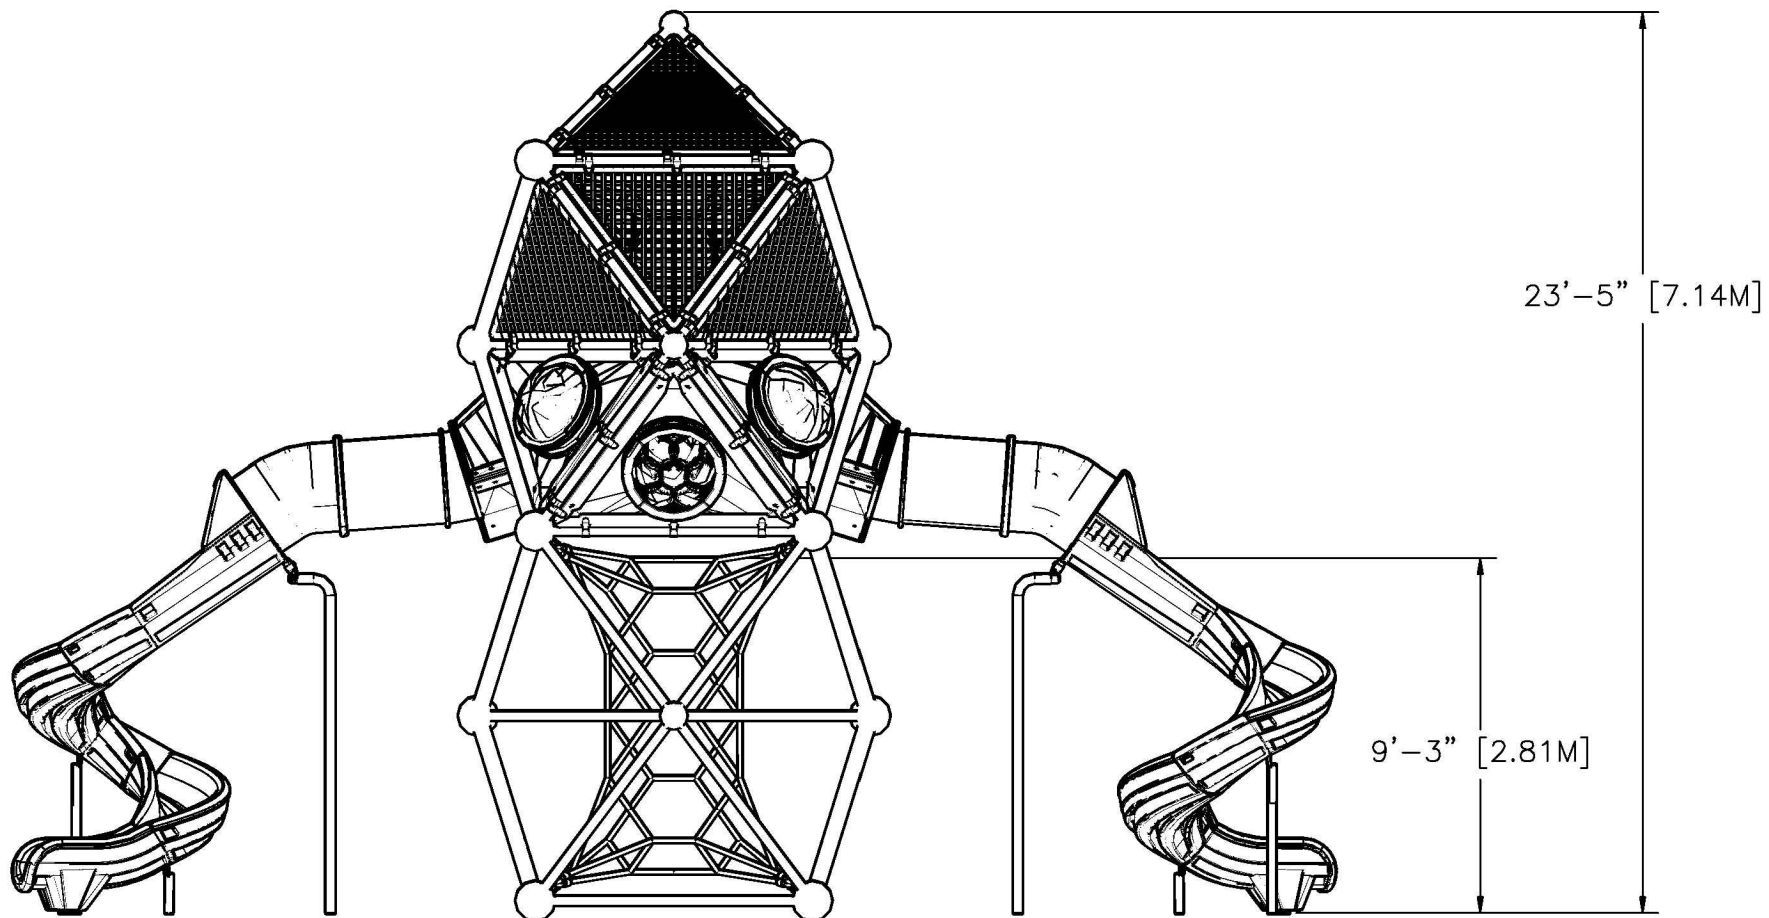

# FREESTANDING EQUIPMENT

Elevation View

Scale: 1:60

PN: A2-NE-X2SP2  
Date: 09/10/21  
Drawn By: ACG

**Twin Portal Tower**  
Playcraft Systems

123 NORTH VALLEY DRIVE  
GRANTS PASS, OR 97526  
PH: 541-955-9199  
FAX: 541-955-6130  
www.playcraftsystems.com