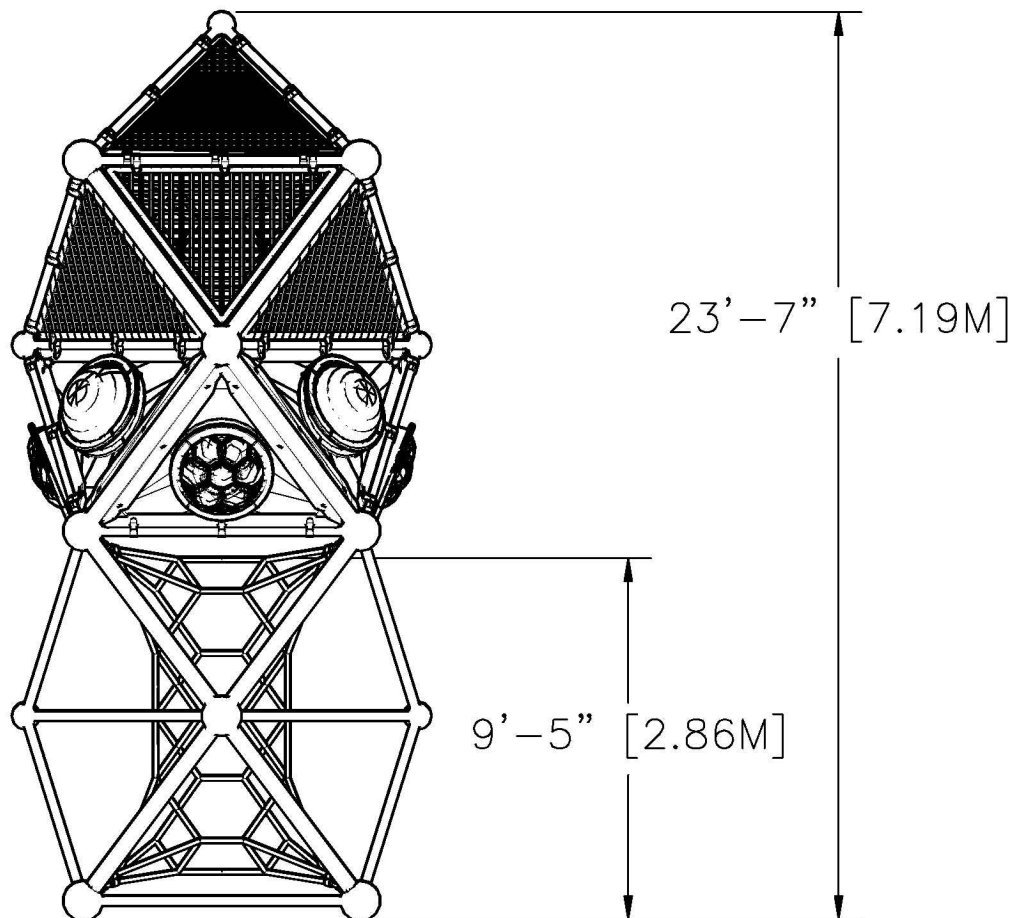

# FREESTANDING EQUIPMENT

Elevation View

Scale: 1:60

PN: A2-NE-X2O  
Date: 09/10/21  
Drawn By: ACG

**X2 Optic Tower**  
Playcraft Systems

123 NORTH VALLEY DRIVE  
GRANTS PASS, OR 97526  
PH: 541-955-9199  
FAX: 541-955-6130  
www.playcraftsystems.com