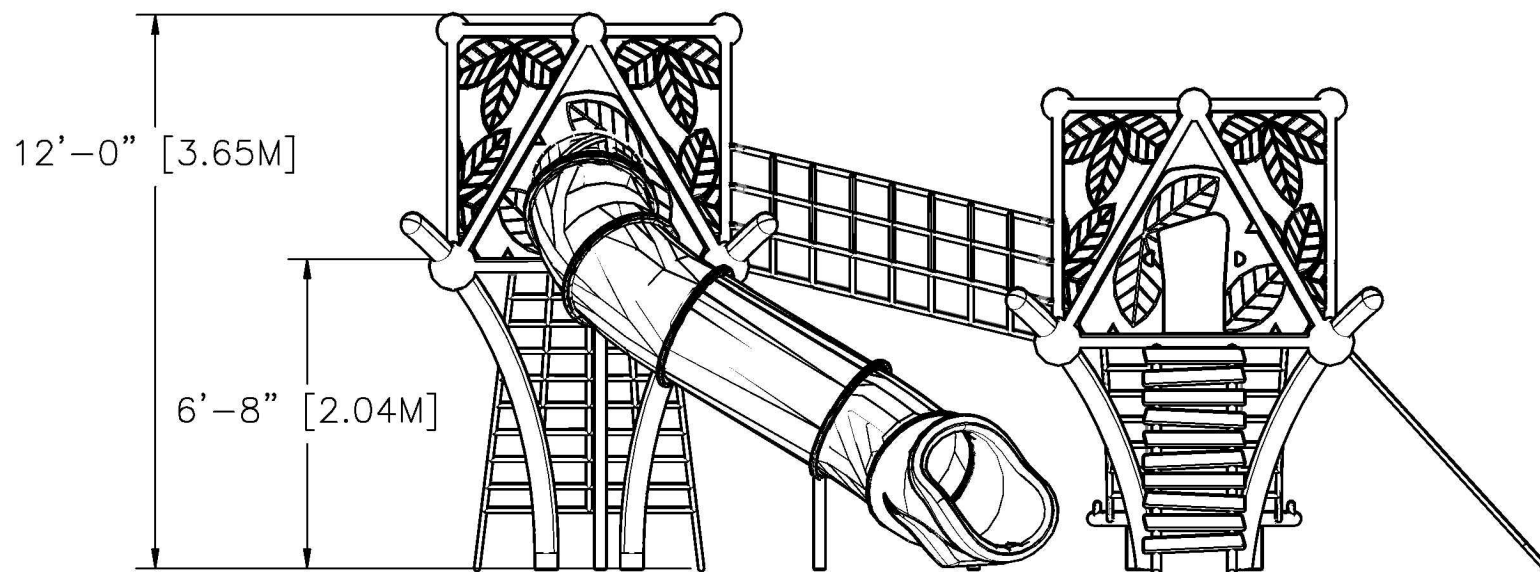

# FREESTANDING EQUIPMENT

Elevation View

Scale: 1:50

PN: A2-NE-NTS2001  
Date: 09/07/21  
Drawn By: ACG

**Big Tree Net**  
Playcraft Systems

 **PLAYCRAFT**  
SYSTEMS  
A PLAYCORE Company

123 NORTH VALLEY DRIVE  
GRANTS PASS, OR 97526  
PH: 541-955-9199  
FAX: 541-955-6130  
[www.playcraftsystems.com](http://www.playcraftsystems.com)