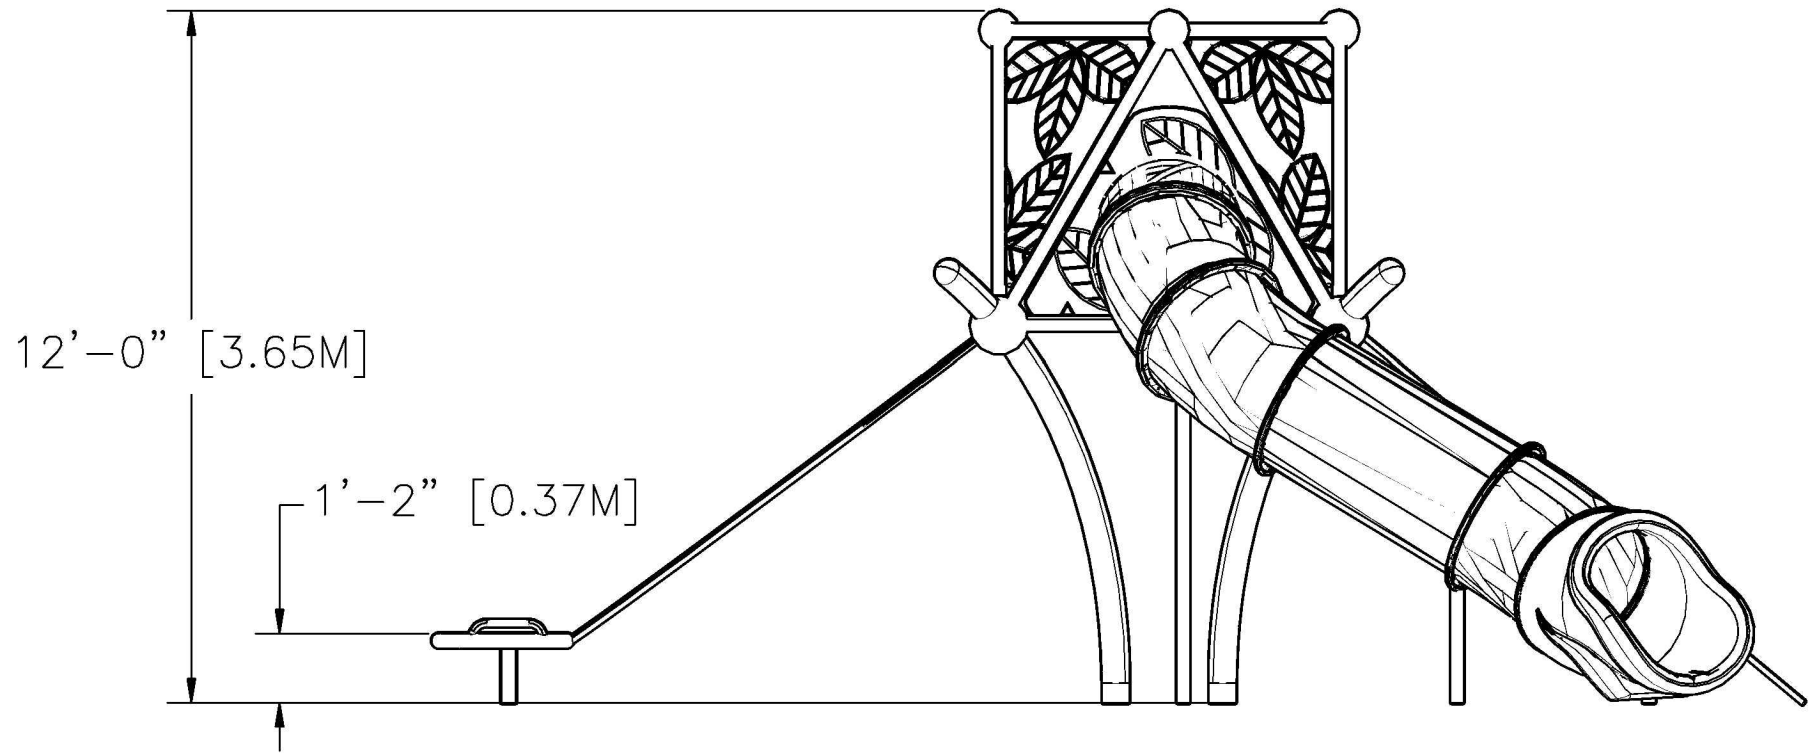

# FREESTANDING EQUIPMENT

Elevation View

Scale: 1:50

PN: A2-NE-NTS1002  
Date: 09/07/21  
Drawn By: ACG

**Tree Net**  
Playcraft Systems

 **PLAYCRAFT**  
SYSTEMS  
A PLAYCORE Company

123 NORTH VALLEY DRIVE  
GRANTS PASS, OR 97526  
PH: 541-955-9199  
FAX: 541-955-6130  
www.playcraftsystems.com