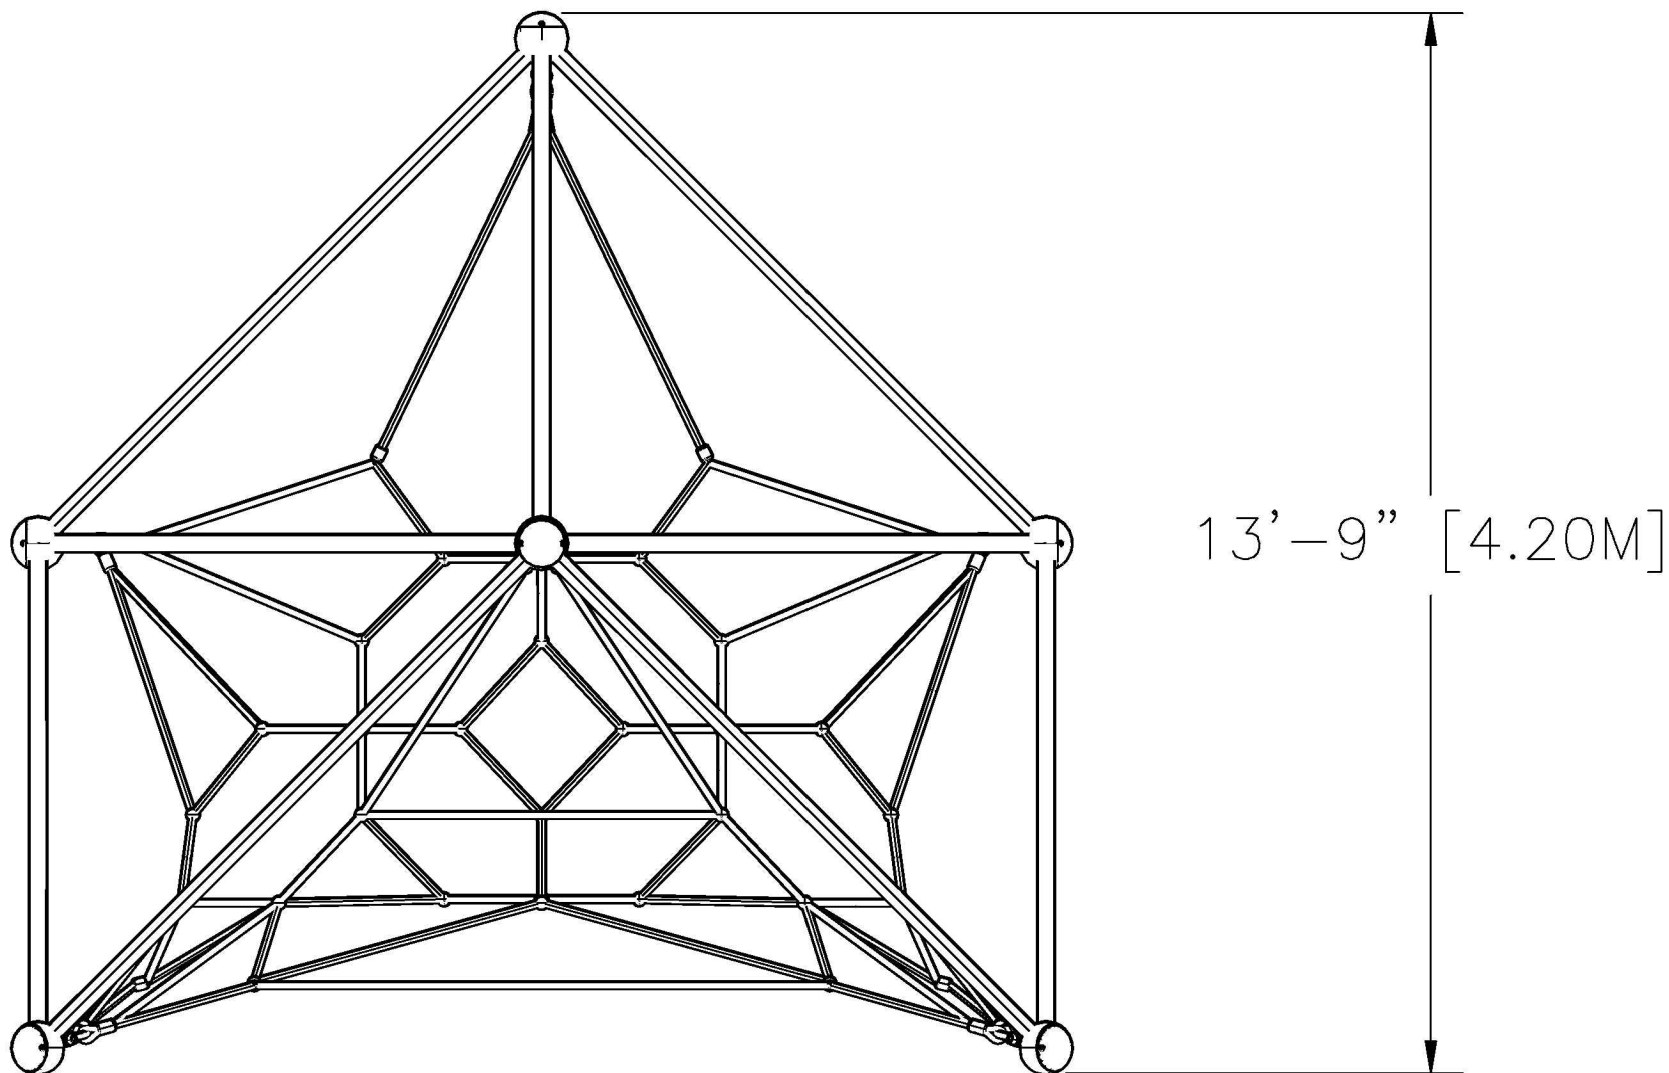

FREESTANDING EQUIPMENT

Elevation View

Scale: 1:30

PN: A2-NE-802
Date: 09/22/21
Drawn By: ACG

Regular Astro Net
Playcraft Systems

 **PLAYCRAFT**
SYSTEMS
A PLAYCORE Company

123 NORTH VALLEY DRIVE
GRANTS PASS, OR 97526
PH: 541-955-9199
FAX: 541-955-6130
www.playcraftsystems.com