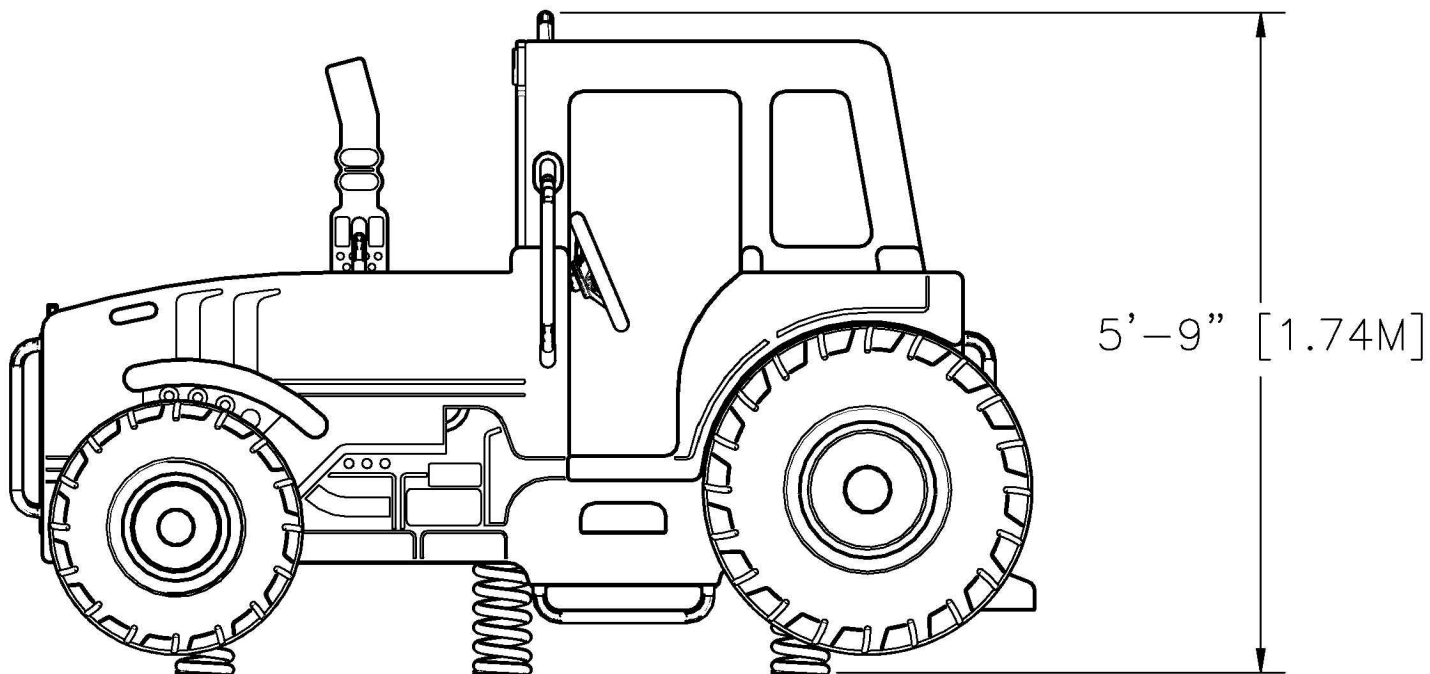

FREESTANDING EQUIPMENT

Elevation View

Scale: 1:20

PN: A2-1080
Date: 09/30/21
Drawn By: ACG

Multi-Spring Tractor
Playcraft Systems

123 NORTH VALLEY DRIVE
GRANTS PASS, OR 97526
PH: 541-955-9199
FAX: 541-955-6130
www.playcraftsystems.com