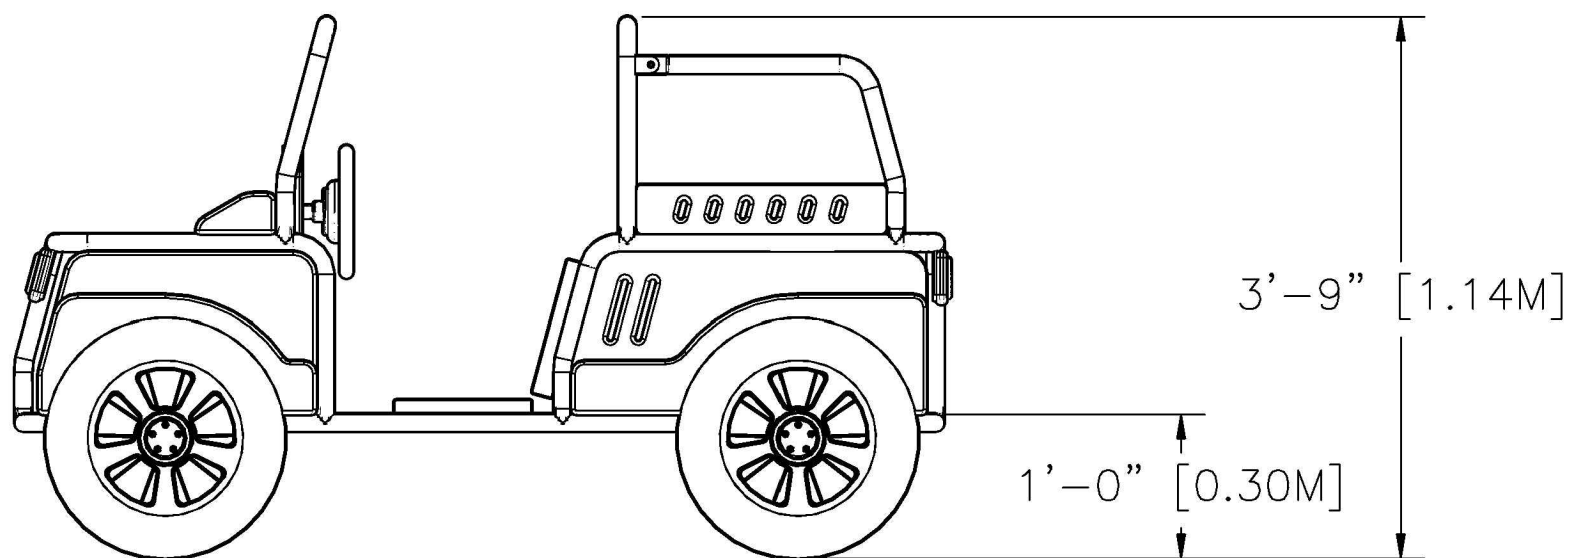

FREESTANDING EQUIPMENT

Elevation View

Scale: 1:16

PN: A2-1051
Date: 09/30/21
Drawn By: ACG

Off Roader
Playcraft Systems

123 NORTH VALLEY DRIVE
GRANTS PASS, OR 97526
PH: 541-955-9199
FAX: 541-955-6130
www.playcraftsystems.com