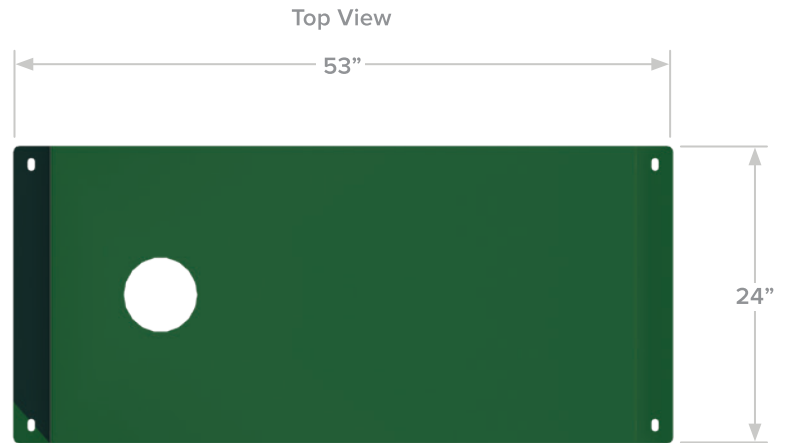

\* Bean bags not included.

## CORNHOLE BOARD

4430

Our outdoor cornhole board is built to stand the test of time. These high quality ACA regulation size cornhole boards are made of our durable sheet steel and powdercoated in a variety of colors. Mounting plates make for easy securing of this permanent cornhole board in your play space.

Age Range: All Ages  
 Size: 53" x 24" (1.4m x 0.6m)  
 Height: 12" (0.3m)

24" x 48" ACA regulation play surface.

1-800-333-8519  
[www.playcraftsystems.com](http://www.playcraftsystems.com)