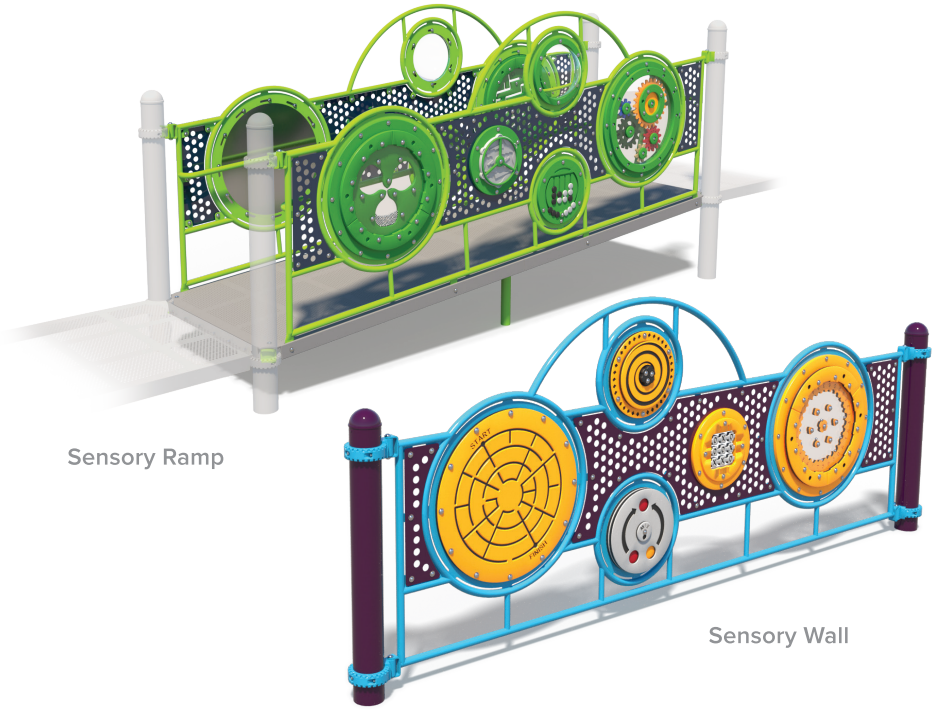

# SENSORY PLAY RAMPS & WALLS

Children grow and learn about complex tasks, gross motor skills, social interaction, and language development through sensory play. Our new Sensory Play Series brings cognitive, dynamic, and playful learning outdoors. This attractive, sleek design provides a striking base to any new or existing playground. There are three options to bring sensory activities into the play space with the Sensory Play Wall, Sensory Play Ramp, and Sensory Play Platform. Each Sensory Play Series product offers a unique experience for all users.

## COGNITIVE SERIES

The Cognitive Series encourages a child's ability to think, comprehend and imagine. It features the Alphabet & Maze, Clock, Mirror, and Pinball standard inserts, along with the Bubble, Hypno-Drive, Color Mix, Oracle, and Tic-Tac-Toe small inserts. These sensory play activities will promote learning and develop deductive reasoning through colors, letters, numbers, and patterns.

## DYNAMIC SERIES

The Dynamic Series builds manual dexterity, coordination, and provides auditory stimulation activities. It includes the Labyrinth, Gear, Hourglass, Mirror, Bell, Chimes, Bubble, 3-in-a-Row, and Rain Maker inserts. Children experience sounds, movement, and problem-solving play, which is sure to add the sound of fun and laughter to each playground.

## PLAYFUL SERIES

The Playful Series strikes a balance between engaging play styles through the combination of the Hourglass, Mosaic, Mirror, Pinball, 3-in-a-Row, Bell, Bubble, Hypno-Drive, and Oracle inserts. This series provides play through sound, pattern, number, or word. Everyone will find something to enjoy.