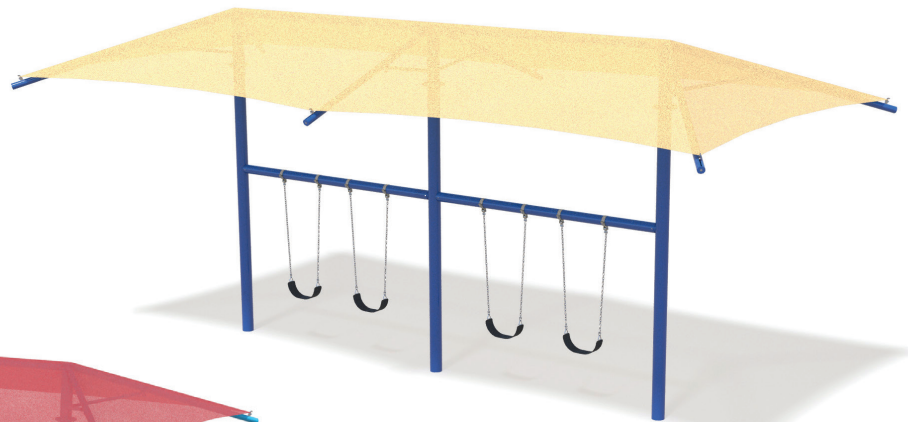

**SWING
SHADES**

 **PLAYCRAFT[®]**
SYSTEMS

A PLAYCORE Company

SWING SHADES

Kids will have it made in the shade, and you can let them swing the day away knowing they will be safe from continuous sun exposure! The Single Post Swing Shade protects from harmful UV rays to provide a fun and playful shaded area. Available in one, two, three, or four bay options.

- Designed for children of all ages (based on swing seat style chosen)
- The custom canopy colors for the Swing Shade will vary from other Playcraft canopy shades.

One Bay Swing Shade
23'6" x 16' (7.2m x 4.9m)

* All swing seats and chains sold separately.

Two Bay Swing Shade
36' x 16' (11m x 4.9m)

Three Bay Swing Shade
46'6" x 16' (14.2m x 4.9m)

⚠ An impact absorbing safety surface is required under and around all playground equipment.