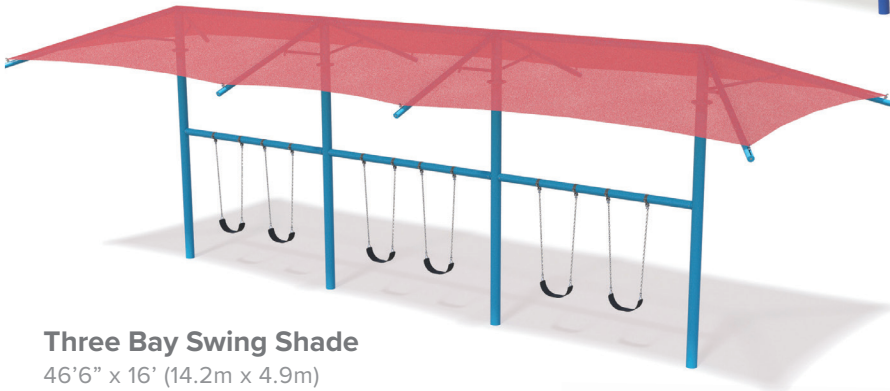

**SWING
SHADES**

 **PLAYCRAFT[®]**
SYSTEMS

A PLAYCORE Company

SWING SHADES

Kids will have it made in the shade, and you can let them swing the day away knowing they will be safe from continuous sun exposure! The Single Post Swing Shade protects from harmful UV rays to provide a fun and playful shaded area. Available in one, two, three, or four bay options.

- Designed for children of all ages (based on swing seat style chosen)
- The custom canopy colors for the Swing Shade will vary from other Playcraft canopy shades.

One Bay Swing Shade
23'6" x 16' (7.2m x 4.9m)

* All swing seats and chains sold separately.

Two Bay Swing Shade
36' x 16' (11m x 4.9m)

Three Bay Swing Shade
46'6" x 16' (14.2m x 4.9m)

⚠ An impact absorbing safety surface is required under and around all playground equipment.

A PLAYCORE Company

1-800-333-8519

www.playcraftsystems.com

Four Bay Swing Shade
58' x 16' (17.7m x 4.9m)